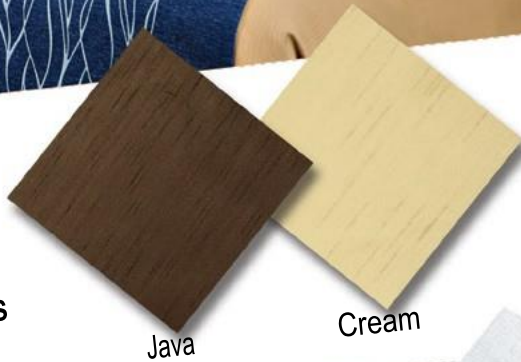

## Stationary Side Panel

Ripplefold pleat style, 100% fullness, stationary  
panel EACH  
track EACH  
19" RW x 96" FL  
19" wide / 2 brackets